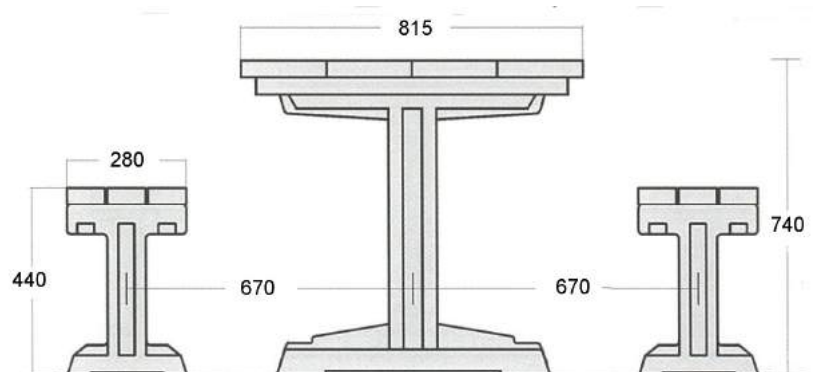

PREMIER SETTING RECYCLED PLASTIC

Metal Art Limited
Street & Park Furniture

DESCRIPTION

Premier tables and benches are available in four recycled plastic slat colours, with the option of two recycled plastic supports and a galvanised steel frame, or three recycled plastic supports.

SLAT DIMENSIONS

Section: Table

- ☐ 40 x 200mm
- ☐ 40 x 90mm
  (Slimline Premier)

Bench 40 x 90mm

Length: Standard 1800mm
Other lengths on request

SLAT COLOUR

- ☐ Green
- ☐ Grey
- ☐ Blue
- ☐ Brown

SUPPORT COLOUR

Black

MOUNTING

Surface mounted
In ground

Premier Standard Setting